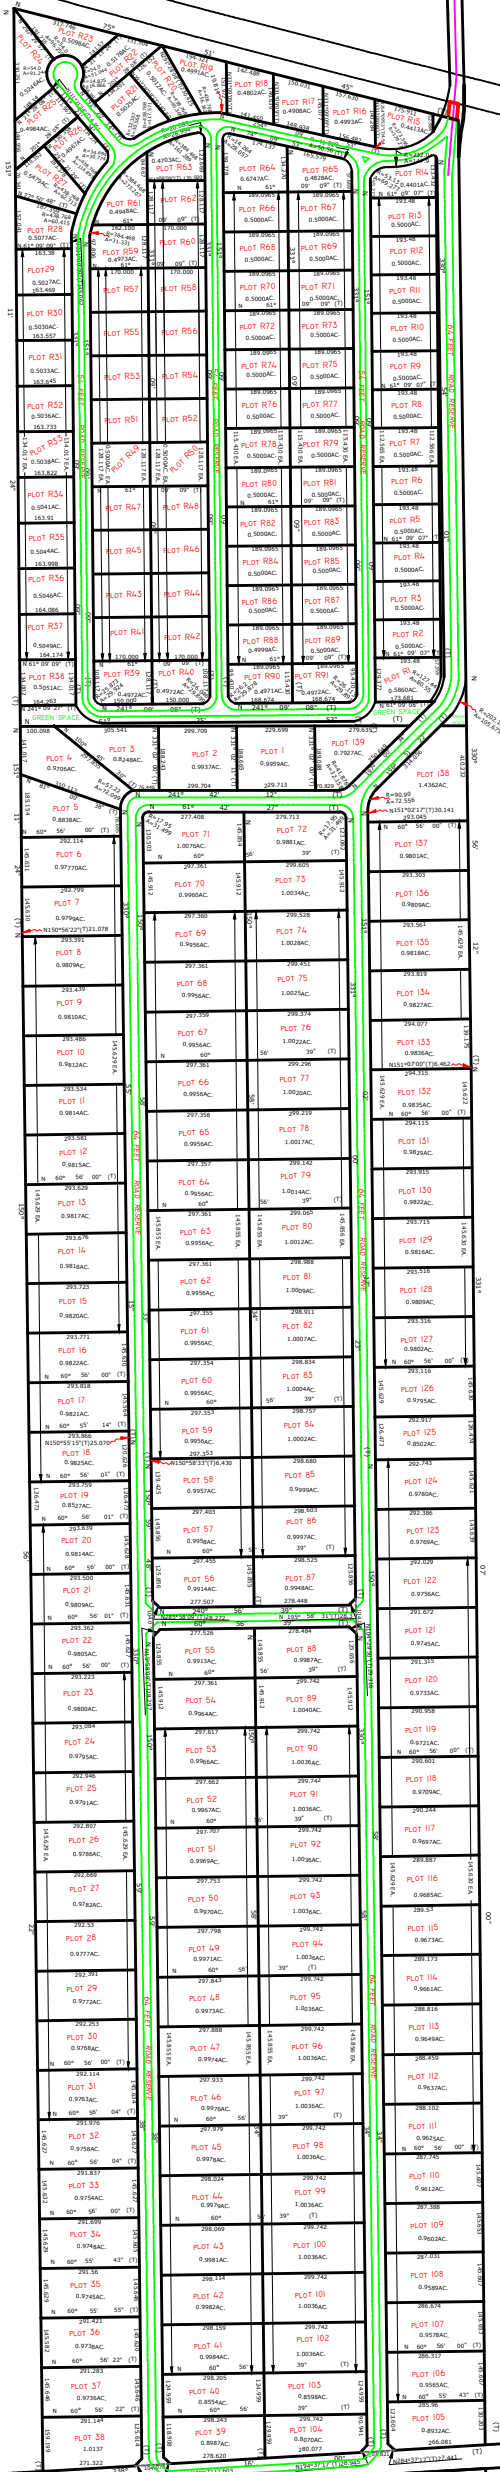

ESSEQUIO RIVER

PLANTATION ROAD

Plot R1 to R91 being Residential Half Acre Lots  
Plot 1 to 139 being Industrial One Acre Lots  
Plantation BUSHY PARK